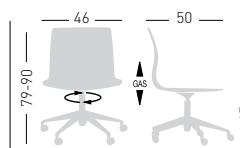

NA not assembled / non assemblato

0,24 m³ - 16,2 kg.
66x55x63cm.
2 pcs [carton]

Frame Finishing & Codes / Finiture Telai e Codici

cod.173.--/IE05RN black painted/verniciata nera
cod.173.--/IE05R polished/lucida
cod.173.--/IK05RN black painted/verniciata nera
cod.173.--/IK05R polished/lucida
cod.173.--/IB05RN black painted/verniciata nera
cod.173.--/IB05R polished/lucida
cod.173.--/IDK05RN black painted/verniciata nera
cod.173.--/IDK05R polished/lucida
cod.173./ITC05RN black painted/verniciata nera
cod.173./ITC05R polished/lucida

Fabric required
Fabbisogno di tessuto
1 pcs: Lin Mtrs 1,04 (h1,40)

Min. order 4pcs
each code
Ordine min 4pz
per codice