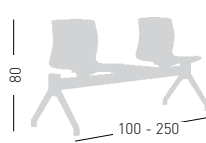

NA not assembled / non assemblato

[100 cm]
0,28 m³ - 20 kg.
1 pcs [carton]

[150 cm]
0,29 m³ - 26 kg.
1 pcs [carton]

[200 cm]
0,30 m³ - 31 kg.
1 pcs [carton]

[250 cm]
0,31 m³ - 37 kg.
1 pcs [carton]

Frame Finishing & Codes / Finiture Telai e Codici

cod.173.--/IEPG2P.-- (100 cm)
cod.173.--/IEPG3P.-- (150 cm)
cod.173.--/IEPG4P.-- (200 cm)
cod.173.--/IEPG5P.-- (250 cm)
cod.173.--/IKPG2P.-- (100 cm)
cod.173.--/IKPG3P.-- (150 cm)
cod.173.--/IKPG4P.-- (200 cm)
cod.173.--/IKPG5P.-- (250 cm)
cod.173.--/IBPG2P.-- (100 cm)
cod.173.--/IBPG3P.-- (150 cm)
cod.173.--/IBPG4P.-- (200 cm)
cod.173.--/IBPG5P.-- (250 cm)
cod.173.--/IDKPG2P.-- (100 cm)
cod.173.--/IDKPG3P.-- (150 cm)
cod.173.--/IDKPG4P.-- (200 cm)
cod.173.--/IDKPG5P.-- (250 cm)
cod.173/ITCPG2P.-- (100 cm)
cod.173/ITCPG3P.-- (150 cm)
cod.173/ITCPG4P.-- (200 cm)
cod.173/ITCPG5P.-- (250 cm)

Bench legs available colors: 00-10-12-14-35-51-55-98
Beam, accessories and an optional table-bench (370x500mm) are available standard epoxy painted Ra19006.
Colori disponibili gambe panca: 00-10-12-14-35-51-55-98
Trave, accessori e un tavolino-panca opzionale (370x500mm) sono disponibili standard verniciati Ra19006.

Fabric required
Fabbisogno di tessuto
1 pcs: Lin Mtrs 1,04 (h1,40)