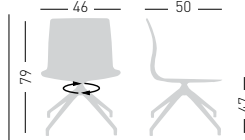

NA not assembled / non assemblato