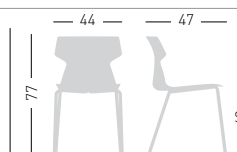

stackable / impilabile (6pcs)
NA not assembled / non assemblato

0,24 m³ - 21 kg.
67x56x64cm.
4 pcs [carton]

Frame / Telaio

Frame Finishing & Codes / Finiture Telai e Codici

cod. 122.--/43NAN black painted/verniciato nero
cod. 122.--/43NA14 grey painted/verniciato grigio