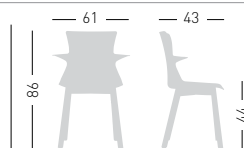

NA not assembled / non assemblato

0,32 m³ - 28 kg.
60x56x51cm
75x55x17cm
4 pcs [carton]

Frame Finishing & Codes / Finiture Telai e Codici

cod. 120.__/BLF