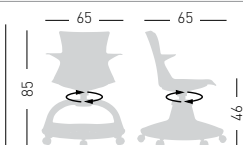

Quick assembly / Assemblaggio rapido

0,20 m³ - 11,9 kg.
71x65x44cm.
1 pc [carton]

Frame Finishing & Codes / Finiture Telai e Codici

cod. 120.--/POR10