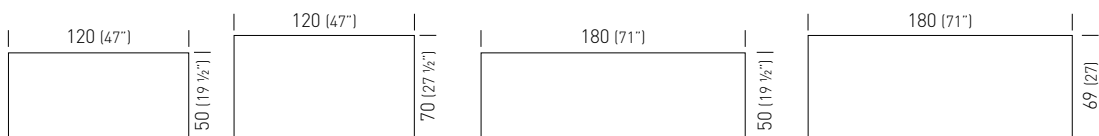

Frame Color / Colore Struttura

Compactop Color / Colore Piano Compactop

Special Finishes / Finiture Speciali

Compactop: Special Compactop Surfaces Fullcolor (p. 419) available on demand (min. 5pcs each code).
Special Compactop Surfaces Fullcolor (p. 419) disponibile su richiesta (min. 5pcs per codice).
Special Compactop Surfaces 10 (p. 420) available on demand (min. 5pcs each code).
Special Compactop Surfaces 10 (p. 420) disponibile su richiesta (min. 5pcs per codice).

120x50	TFORC840.___/_/H75		0.47m ³ / 28kg / 1pc
120x70	TFORC842.___/_/H75		0.48m ³ / 32kg / 1pc
180x50	TFORC844.___/_/H75		0.80m ³ / 39kg / 1pc
180x69	TFORC846.___/_/H75		0.80m ³ / 42kg / 1pc

120x50	TFORC840.___/_/H110		0.47m ³ / 29kg / 1pc
120x70	TFORC842.___/_/H110		0.48m ³ / 33kg / 1pc
180x50	TFORC844.___/_/H110		0.80m ³ / 40kg / 1pc
180x69	TFORC846.___/_/H110		0.80m ³ / 43kg / 1pc