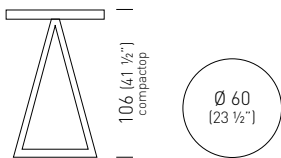

60x60 laminated	TGLTL557._._/H74		0.33m ³ / 10.5kg / 1pc
70x70 laminated	TGLTL559._._/H74		0.35m ³ / 13.5kg / 1pc
diam.60 laminated	TGLTL556._._/H74		0.33m ³ / 9.5kg / 1pc
diam.70 laminated	TGLTL558._._/H74		0.35m ³ / 10.5kg / 1pc
60x60 compactop	TGLTC543._._/H74		0.33m ³ / 10.0kg / 1pc
70x70 compactop	TGLTC549._._/H74		0.35m ³ / 13.5kg / 1pc
diam.60 compactop	TGLTC540._._/H74		0.33m ³ / 9.5kg / 1pc
diam.70 compactop	TGLTC546._._/H74		0.35m ³ / 10.5kg / 1pc