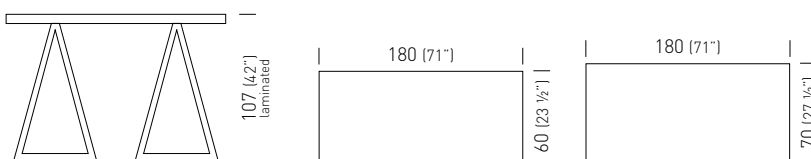

60x180 laminated	TGLTL561._._/2H105		0.77m³ / 29.5kg / 1pc
70x180 laminated	TGLTL562._._/2H105		0.77m³ / 32.0kg / 1pc