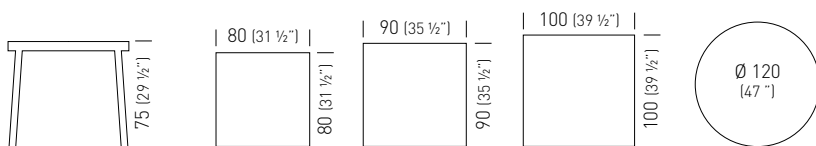

Frame Color / Colore Struttura | Price + € 40,00

Laminated Top Color / Colore Piano Laminato

Special Finishes / Finiture Speciali

**Laminated:** Special Laminated Surfaces Wood Effect 25 (p. 425) available on demand (min. 5pcs each code)  
Special Laminated Surfaces Wood Effect 25 (p. 425) disponibile su richiesta (min. 5pcs per codice)  
Special Laminated Surfaces Fenix 25 (p. 426) available on demand (min. 5pcs each code)  
Special Laminated Surfaces Fenix 25 (p. 426) disponibile su richiesta (min. 5pcs per codice)

80x80laminated	TLOGL230._____/H75		0.35m³ / 21kg / 1pc
90x90laminated	TLOGL232._____/H75		0.46m³ / 22kg / 1pc
100x100laminated	TLOGL234._____/H75		0.46m³ / 24kg / 1pc
diam. 120laminated	TLOGL236._____/H75		0.80m³ / 26kg / 1pc