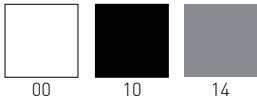

Compactop Color / Colore Piano Compactop

Special Finishes / Finiture Speciali

Compactop: Special Compactop Surfaces Fullcolor (p. 419) available on demand (min. 5pcs each code).
Special Compactop Surfaces Fullcolor (p. 419) disponibile su richiesta (min. 5pcs per codice).
Special Compactop Surfaces 10 (p. 420) available on demand (min. 5pcs each code).
Special Compactop Surfaces 10 (p. 420) disponibile su richiesta (min. 5pcs per codice).