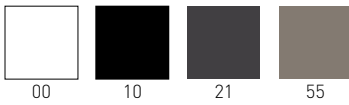

Frame Color / Colore Struttura

Compactop Color / Colore Piano Compactop

Special Finishes / Finiture Speciali

Compactop: Special Compactop Surfaces Fullcolor (p. 419) available on demand (min. 5pcs each code).
Special Compactop Surfaces Fullcolor (p. 419) disponibile su richiesta (min. 5pcs per codice).
Special Compactop Surfaces 10 (p. 420) available on demand (min. 5pcs each code).
Special Compactop Surfaces 10 (p. 420) disponibile su richiesta (min. 5pcs per codice).