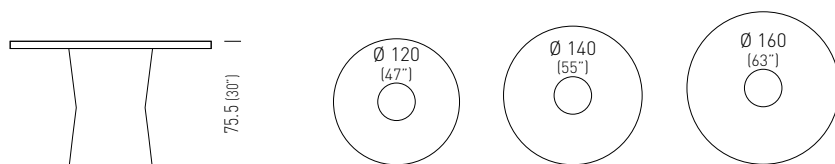

Frame Color / Colore Struttura

Compactop Color / Colore Piano Compactop

Special Compactop Color / Colore Piano Special Compactop

Laminated Top Color Wood Effect / Colore Piano Laminato Wood Effect

diam. 120 laminated	TNIDL921._._/H75		0.61m ³ / 70kg / 1pc
diam. 140 laminated	TNIDL923._._/H75		0.65m ³ / 73kg / 1pc
diam. 160 laminated	TNIDL925._._/H75		0.69m ³ / 77kg / 1pc

diam. 120 compactop	TNIDC901._._/H74		0.61m ³ / 79kg / 1pc
diam. 140 compactop	TNIDC905._._/H74		0.65m ³ / 82kg / 1pc
diam. 160 compactop	TNIDC909._._/H74		0.69m ³ / 84kg / 1pc

CONTAINER OPTION
OPZIONE CONTENITORE
Container/vase white on white
base and black on black base.
Vaso/contenitore bianco su base bianca
e nero su base nera.

Deep/Profondità 35cm
Diam 40cm
Edge/Bordo 2cm