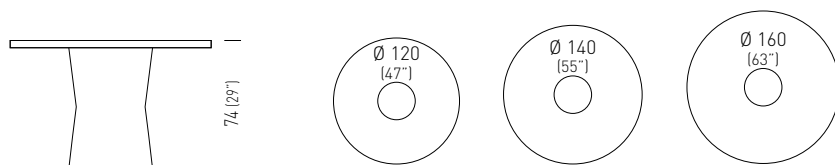

Frame Color / Colore Struttura

Compactop Color / Colore Piano Compactop

Special Compactop Color / Colore Piano Special Compactop

Laminated Top Color Wood Effect / Colore Piano Laminato Wood Effect

diam. 120 laminated	TNIDL921._._/H75		0.61m ³ / 70kg / 1pc
diam. 140 laminated	TNIDL923._._/H75		0.65m ³ / 73kg / 1pc
diam. 160 laminated	TNIDL925._._/H75		0.69m ³ / 77kg / 1pc

diam. 120 compactop	TNIDC901._._/H74		0.61m ³ / 79kg / 1pc
diam. 140 compactop	TNIDC905._._/H74		0.65m ³ / 82kg / 1pc
diam. 160 compactop	TNIDC909._._/H74		0.69m ³ / 84kg / 1pc

CONTAINER OPTION
OPZIONE CONTENITORE
Container/vase white on white
base and black on black base.
Vaso/contenitore bianco su base bianca
e nero su base nera.

Deep/Profondità 35cm
Diam 40cm
Edge/Bordo 2cm