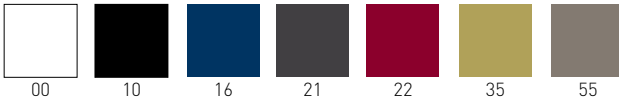

Frame Color / Colore Struttura