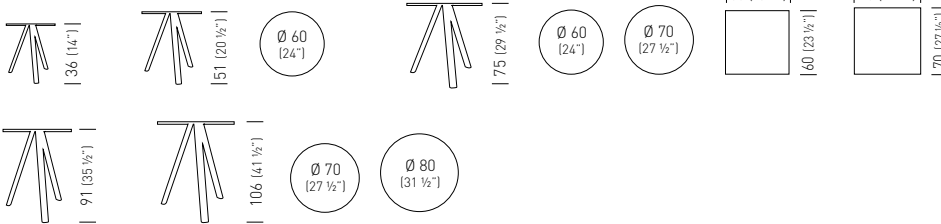

Laminated / Laminato

diam.60	TNORL427.___/3H35		0.20m³ / 13kg / 1pc
diam.60	TNORL427.___/3H50		0.20m³ / 13kg / 1pc
diam.60	TNORL427.___/3H74		0.20m³ / 13.20kg / 1pc
diam.70	TNORL480.___/3H74		0.20m³ / 13.20kg / 1pc
60x60	TNORL429.___/3H74		0.20m³ / 16.20kg / 1pc
70x70	TNORL481.___/3H74		0.20m³ / 16.20kg / 1pc
diam.70	TNORL480.___/3H90		0.20m³ / 13.5kg / 1pc
diam.80	TNORL482.___/3H90		0.22m³ / 17kg / 1pc
diam.70	TNORL480.___/3H105		0.20m³ / 13.7kg / 1pc
diam.80	TNORL482.___/3H105		0.22m³ / 18kg / 1pc