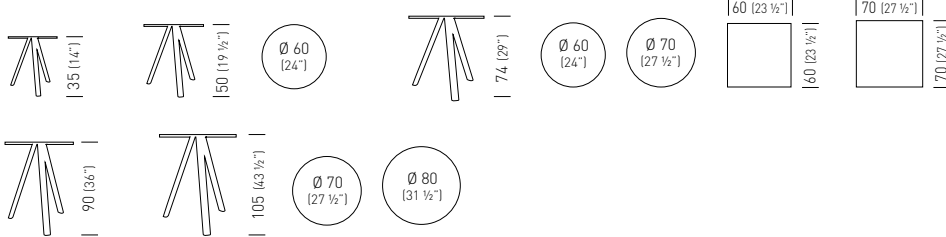

Steel Top Color / Colore Piano Acciaio

Steel Slim Top Color / Colore Piano Steel Slim

Steel / Acciaio

diam.60	TNORI421._._/3H35		0.20m³ / 16.20kg / 1pc
diam.60	TNORI421._._/3H50		0.20m³ / 16.20kg / 1pc
diam.60	TNORI421._._/3H74		0.20m³ / 16.20kg / 1pc
diam.70	TNORI485._._/3H74		0.20m³ / 16.20kg / 1pc
60x60	TNORI423._._/3H74		0.20m³ / 16.20kg / 1pc
70x70	TNORI486._._/3H74		0.20m³ / 18kg / 1pc
diam.70	TNORI485._._/3H90		0.20m³ / 16.5kg / 1pc
diam.80	TNORI487._._/3H90		0.22m³ / 22.5kg / 2pcs
diam.70	TNORI485._._/3H105		0.20m³ / 16.7kg / 1pc
diam.80	TNORI487._._/3H105		0.22m³ / 22.7kg / 2pcs