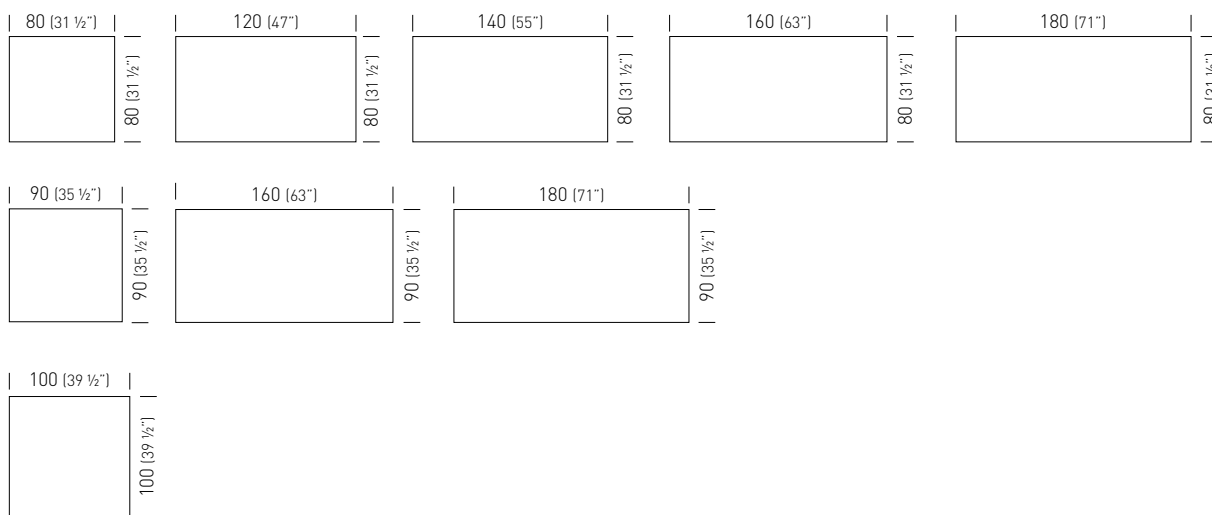

Square section leg Sezione gamba quadrata

70x70compactop	TPAQC700.___/H74	0.09m ³ / 17.00kg / 1pc	Special Compactop
80x80compactop	TPAQC708.___/H74	0.10m ³ / 19.80kg / 1pc	Special Compactop
90x90compactop	TPAQC718.___/H74	0.16m ³ / 22.30kg / 1pc	Special Compactop
100x100compactop	TPAQC728.___/H74	0.19m ³ / 26.30kg / 1pc	Special Compactop
120x70compactop	TPAQC702.___/H74	0.29m ³ / 23.80kg / 1pc	Special Compactop
120x80compactop	TPAQC710.___/H74	0.29m ³ / 26.30kg / 1pc	Special Compactop
140x70compactop	TPAQC704.___/H74	0.29m ³ / 28.80kg / 1pc	Special Compactop
140x80compactop	TPAQC712.___/H74	0.29m ³ / 30.10kg / 1pc	Special Compactop
160x80compactop	TPAQC714.___/H74	0.30m ³ / 32.80kg / 1pc	Special Compactop
160x90compactop	TPAQC724.___/H74	0.30m ³ / 35.80kg / 1pc	Special Compactop
180x80compactop	TPAQC716.___/H74	0.30m ³ / 35.80kg / 1pc	Special Compactop
180x90compactop	TPAQC726.___/H74	0.30m ³ / 38.80kg / 1pc	Special Compactop

Square section leg Sezione gamba quadrata

70x70laminated	TPAQL740._._/H74	0.09m ³ / 19.00kg / 1pc	Special Lam. Wood Effect
80x80laminated	TPAQL744._._/H74	0.10m ³ / 21.80kg / 1pc	Special Lam. Wood Effect
90x90laminated	TPAQL749._._/H74	0.16m ³ / 23.30kg / 1pc	Special Lam. Wood Effect
100x100laminated	TPAQL754._._/H74	0.19m ³ / 24.50kg / 1pc	Special Lam. Wood Effect
120x70laminated	TPAQL741._._/H74	0.30m ³ / 22.00kg / 1pc	Special Lam. Wood Effect
120x80laminated	TPAQL745._._/H74	0.30m ³ / 24.00kg / 1pc	Special Lam. Wood Effect
140x70laminated	TPAQL742._._/H74	0.31m ³ / 25.00kg / 1pc	Special Lam. Wood Effect
140x80laminated	TPAQL746._._/H74	0.31m ³ / 26.00kg / 1pc	Special Lam. Wood Effect
160x80laminated	TPAQL747._._/H74	0.31m ³ / 27.80kg / 1pc	Special Lam. Wood Effect
160x90laminated	TPAQL752._._/H74	0.31m ³ / 29.80kg / 1pc	Special Lam. Wood Effect
180x80laminated	TPAQL748._._/H74	0.32m ³ / 29.80kg / 1pc	Special Lam. Wood Effect
180x90laminated	TPAQL753._._/H74	0.32m ³ / 31.80kg / 1pc	Special Lam. Wood Effect