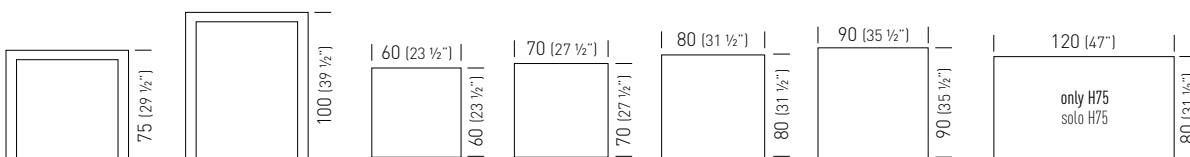

Only Iron Top
Solo Iron top

Stackable table with laminated or Iron top
and painted metal frame.
Tavolo impilabile con piano in laminato o Iron
e telaio in metallo verniciato.

Frame Color / Colore Struttura

Iron Top Color / Colore Piano Iron

60x60 compactop	TSIMI430._._/H45		0.28m ³ / 17.0kg / 1pc
60x60 compactop	TSIMI430._._/H75		0.28m ³ / 17.5kg / 1pc
60x60 compactop	TSIMI430._._/H100		0.28m ³ / 18.5kg / 1pc
70x70 compactop	TSIMI432._._/H45		0.28m ³ / 18.0kg / 1pc
70x70 compactop	TSIMI432._._/H75		0.28m ³ / 18.5kg / 1pc
70x70 compactop	TSIMI432._._/H100		0.28m ³ / 19.5kg / 1pc
80x80 compactop	TSIMI434._._/H45		0.40m ³ / 19.0kg / 1pc
80x80 compactop	TSIMI434._._/H75		0.40m ³ / 19.5kg / 1pc
80x80 compactop	TSIMI434._._/H100		0.40m ³ / 20.5kg / 1pc
120x80 compactop	TSIMI436._._/H75		0.40m ³ / 25.0kg / 1pc

Frame Color / Colore Struttura

Laminated Top Color / Colore Piano Laminato

Special Finishes / Finiture Speciali

Laminated: Special Laminated Surfaces Wood Effect 25 (p. 425) available on demand (min. 5pcs each code).
Special Laminated Surfaces Wood Effect 25 (p. 425) disponibile su richiesta (min. 5pcs per codice).
Special Laminated Surfaces Fenix 25 (p. 426) available on demand (min. 5pcs each code).
Special Laminated Surfaces Fenix 25 (p. 426) disponibile su richiesta (min. 5pcs per codice).

60x60 laminated	TSIML438._._/H75		0.28m ³ / 16kg / 1pc
60x60 laminated	TSIML438._._/H100		0.28m ³ / 17kg / 1pc
70x70 laminated	TSIML440._._/H75		0.28m ³ / 17kg / 1pc
70x70 laminated	TSIML440._._/H100		0.28m ³ / 18kg / 1pc
80x80 laminated	TSIML442._._/H75		0.40m ³ / 18.5kg / 1pc
80x80 laminated	TSIML442._._/H100		0.40m ³ / 19.5kg / 1pc
90x90 laminated	TSIML444._._/H75		0.40m ³ / 21kg / 1pc
90x90 laminated	TSIML444._._/H100		0.40m ³ / 22kg / 1pc
120x80 laminated	TSIML446._._/H75		0.40m ³ / 23.5kg / 1pc