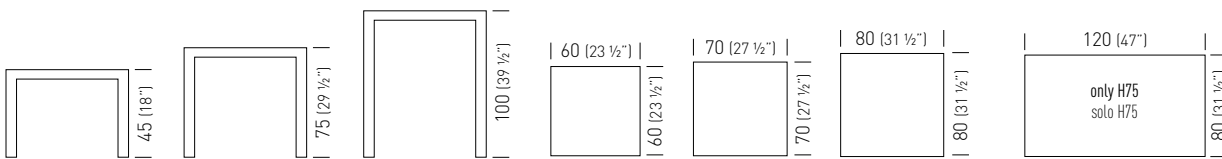

Only Iron Top
Solo Iron top

Stackable table with laminated or Iron top
and painted metal frame.
Tavolo impilabile con piano in laminato o Iron
e telaio in metallo verniciato.

Frame Color / Colore Struttura

Iron Top Color / Colore Piano Iron

60x60 compactop	TSIMI430._._/H45		0.28m ³ / 17.0kg / 1pc
60x60 compactop	TSIMI430._._/H75		0.28m ³ / 17.5kg / 1pc
60x60 compactop	TSIMI430._._/H100		0.28m ³ / 18.5kg / 1pc
70x70 compactop	TSIMI432._._/H45		0.28m ³ / 18.0kg / 1pc
70x70 compactop	TSIMI432._._/H75		0.28m ³ / 18.5kg / 1pc
70x70 compactop	TSIMI432._._/H100		0.28m ³ / 19.5kg / 1pc
80x80 compactop	TSIMI434._._/H45		0.40m ³ / 19.0kg / 1pc
80x80 compactop	TSIMI434._._/H75		0.40m ³ / 19.5kg / 1pc
80x80 compactop	TSIMI434._._/H100		0.40m ³ / 20.5kg / 1pc
120x80 compactop	TSIMI436._._/H75		0.40m ³ / 25.0kg / 1pc

60x60 laminated	TSIML438._._/H75		0.28m ³ / 16kg / 1pc
60x60 laminated	TSIML438._._/H100		0.28m ³ / 17kg / 1pc
70x70 laminated	TSIML440._._/H75		0.28m ³ / 17kg / 1pc
70x70 laminated	TSIML440._._/H100		0.28m ³ / 18kg / 1pc
80x80 laminated	TSIML442._._/H75		0.40m ³ / 18.5kg / 1pc
80x80 laminated	TSIML442._._/H100		0.40m ³ / 19.5kg / 1pc
90x90 laminated	TSIML444._._/H75		0.40m ³ / 21kg / 1pc
90x90 laminated	TSIML444._._/H100		0.40m ³ / 22kg / 1pc
120x80 laminated	TSIML446._._/H75		0.40m ³ / 23.5kg / 1pc