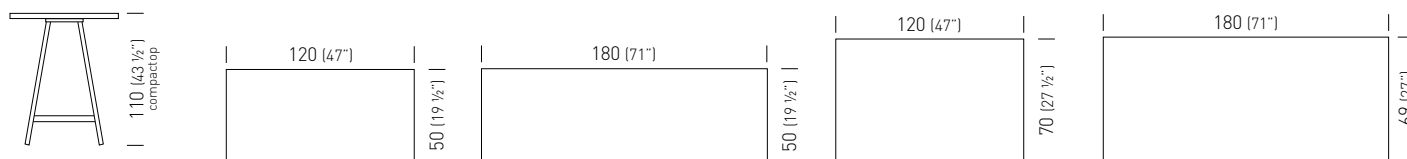

Technopolymer Frame Color / Colore Struttura Tecnopolimero

Compactop Color / Colore Piano Compactop

Special Finishes / Finiture Speciali

Compactop: Special Compactop Surfaces 10 (p. 420) available on demand (min. 5pcs each code).
Special Compactop Surfaces 10 (p. 420) disponibile su richiesta (min. 5pcs per codice).

120x50	TSTPC820.__-_/H110		0.47m ³ / 35kg / 1pc
120x50fullcolor (min 5pcs)	TSTPC821.00-_/H110		0.47m ³ / 35kg / 1pc
120x70	TSTPC822.__-_/H110		0.48m ³ / 36kg / 1pc
120x70fullcolor (min 5pcs)	TSTPC823.00-_/H110		0.48m ³ / 36kg / 1pc
180x50	TSTPC824.__-_/H110		0.60m ³ / 42kg / 1pc
180x50fullcolor (min 5pcs)	TSTPC825.00-_/H110		0.60m ³ / 42kg / 1pc
180x69	TSTPC826.__-_/H110		0.60m ³ / 43kg / 1pc
180x69fullcolor (min 5pcs)	TSTPC827.00-_/H110		0.60m ³ / 43kg / 1pc