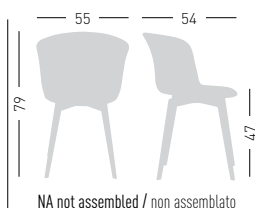

NA not assembled / non assemblato

0,37 m³ - 25 kg.
48x61x66,5cm.
59,5x56,5x51,5cm.
4 pcs [carton]

Frame Finishing & Codes / Finiture Telai e Codici

cod. 350.__(E)/TP__
cod. 350.__(K)/TP__
cod. 350.__(S)/TP__
cod. 350.__(B)/TP__
cod. 350.__(MG)/TP__
cod. 350.__(SX)/TP__
cod. 350.__(DK)/TP__
cod. 350.__(TC)/TP__ COM fabric/tessuto cliente

Legs and shells colors can be combined
I colori delle gambe possono essere abbinati alla scocca

Fabric required
Fabbisogno di tessuto
4 pcs : Lin Mtrs 1 (h1,40)

Min. order 4pcs
each code
Ordine min 4pz
per codice

EPICA 360

Swivel techno-polymer chair with cushion.
Sedia girevole in tecnopolimero con cuscino imbottito.