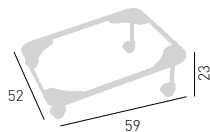

0,09 m³ - 5,5kg
61x54x25cm.
1 pcs [carton]

Frame Finishing & Codes / Finiture Telai e Codici

cod.2002/A

available for models: Spyker
disponibile per versioni: Spyker

stackable on trolley 10 pcs
impilabili su carrello 10 pcs