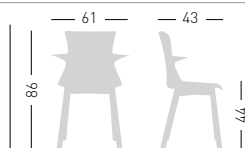

NA not assembled / non assemblato

0,32 m³ - 28 kg.
60x56x51cm
75x55x17cm
4 pcs [carton]

Frame Finishing & Codes / Finiture Telai e Codici

cod. 120.__/BLF