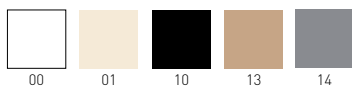

Available colors / Colori disponibili

MOON