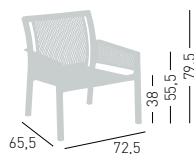

GRAND MINUSH

Techno-polymer armchair with co-injected metal frame.
Poltrona in tecnopolimero con telaio metallico co-iniettato.