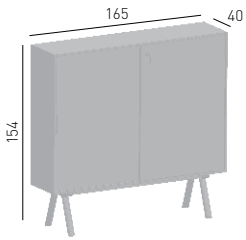

Unassembled structure, individual modules assembled.
Struttura non assemblata, singoli moduli assemblati.

1,03 m³
87,9 kg.

Finishing & Codes / Finiture e Codici

Melamine Cabinets / Mobili in Melaminico

cod. **CABMCC.00/PK__**

Melamine Laquered Cabinets / Mobili in Melaminico Laccato

cod. **CABQCC.__/PK__**