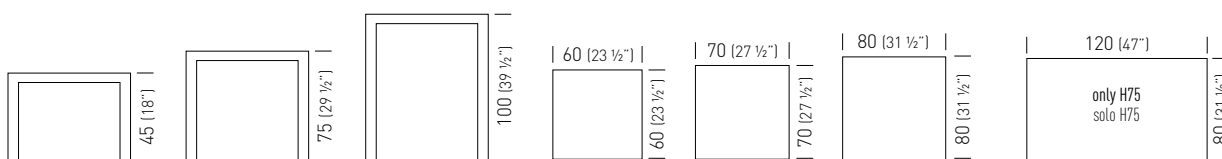

# Simply

Studio Eurolinea Design

Stackable table with laminated or Iron top and painted metal frame.

Tavolo impilabile con piano in laminato o Iron e telaio in metallo verniciato.

Only Iron Top  
Solo Iron top

Frame Color / Colore Struttura

Iron Top Color / Colore Piano Iron

60x60 iron	TSIMI430._._/H45		0.28m <sup>3</sup> / 17.0kg / 1pc
60x60 iron	TSIMI430._._/H75		0.28m <sup>3</sup> / 17.5kg / 1pc
60x60 iron	TSIMI430._._/H100		0.28m <sup>3</sup> / 18.5kg / 1pc
70x70 iron	TSIMI432._._/H45		0.28m <sup>3</sup> / 18.0kg / 1pc
70x70 iron	TSIMI432._._/H75		0.28m <sup>3</sup> / 18.5kg / 1pc
70x70 iron	TSIMI432._._/H100		0.28m <sup>3</sup> / 19.5kg / 1pc
80x80 iron	TSIMI434._._/H45		0.40m <sup>3</sup> / 19.0kg / 1pc
80x80 iron	TSIMI434._._/H75		0.40m <sup>3</sup> / 19.5kg / 1pc
80x80 iron	TSIMI434._._/H100		0.40m <sup>3</sup> / 20.5kg / 1pc
120x80 iron	TSIMI436._._/H75		0.40m <sup>3</sup> / 25.0kg / 1pc

60x60 laminated	TSIML438._._/H75		0.28m <sup>3</sup> / 16kg / 1pc
60x60 laminated	TSIML438._._/H100		0.28m <sup>3</sup> / 17kg / 1pc
70x70 laminated	TSIML440._._/H75		0.28m <sup>3</sup> / 17kg / 1pc
70x70 laminated	TSIML440._._/H100		0.28m <sup>3</sup> / 18kg / 1pc
80x80 laminated	TSIML442._._/H75		0.40m <sup>3</sup> / 18.5kg / 1pc
80x80 laminated	TSIML442._._/H100		0.40m <sup>3</sup> / 19.5kg / 1pc
90x90 laminated	TSIML444._._/H75		0.40m <sup>3</sup> / 21kg / 1pc
90x90 laminated	TSIML444._._/H100		0.40m <sup>3</sup> / 22kg / 1pc
120x80 laminated	TSIML446._._/H75		0.40m <sup>3</sup> / 23.5kg / 1pc