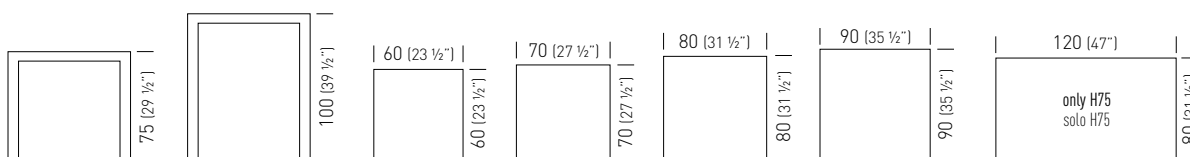

Frame Color / Colore Struttura

Iron Top Color / Colore Piano Iron

60x60 iron	TSIMI430._._/H45		0.28m <sup>3</sup> / 17.0kg / 1pc
60x60 iron	TSIMI430._._/H75		0.28m <sup>3</sup> / 17.5kg / 1pc
60x60 iron	TSIMI430._._/H100		0.28m <sup>3</sup> / 18.5kg / 1pc
70x70 iron	TSIMI432._._/H45		0.28m <sup>3</sup> / 18.0kg / 1pc
70x70 iron	TSIMI432._._/H75		0.28m <sup>3</sup> / 18.5kg / 1pc
70x70 iron	TSIMI432._._/H100		0.28m <sup>3</sup> / 19.5kg / 1pc
80x80 iron	TSIMI434._._/H45		0.40m <sup>3</sup> / 19.0kg / 1pc
80x80 iron	TSIMI434._._/H75		0.40m <sup>3</sup> / 19.5kg / 1pc
80x80 iron	TSIMI434._._/H100		0.40m <sup>3</sup> / 20.5kg / 1pc
120x80 iron	TSIMI436._._/H75		0.40m <sup>3</sup> / 25.0kg / 1pc

Frame Color / Colore Struttura

Laminated Top Color / Colore Piano Laminato

Special Finishes / Finiture Speciali

**Laminated:** Special Laminated Surfaces Wood Effect 25 (p. 443) available on demand (min. 5pcs each code).  
Special Laminated Surfaces Wood Effect 25 (p. 443) disponibile su richiesta (min. 5pcs per codice).  
Special Laminated Surfaces Fenix 25 (p. 444) available on demand (min. 5pcs each code).  
Special Laminated Surfaces Fenix 25 (p. 444) disponibile su richiesta (min. 5pcs per codice).

60x60 laminated	TSIML438._._/H75		0.28m <sup>3</sup> / 16kg / 1pc
60x60 laminated	TSIML438._._/H100		0.28m <sup>3</sup> / 17kg / 1pc
70x70 laminated	TSIML440._._/H75		0.28m <sup>3</sup> / 17kg / 1pc
70x70 laminated	TSIML440._._/H100		0.28m <sup>3</sup> / 18kg / 1pc
80x80 laminated	TSIML442._._/H75		0.40m <sup>3</sup> / 18.5kg / 1pc
80x80 laminated	TSIML442._._/H100		0.40m <sup>3</sup> / 19.5kg / 1pc
90x90 laminated	TSIML444._._/H75		0.40m <sup>3</sup> / 21kg / 1pc
90x90 laminated	TSIML444._._/H100		0.40m <sup>3</sup> / 22kg / 1pc
120x80 laminated	TSIML446._._/H75		0.40m <sup>3</sup> / 23.5kg / 1pc