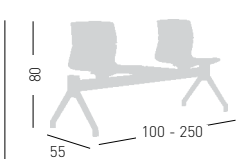

NA not assembled / non assemblato

Frame Finishing & Codes / Finiture Telai e Codici

0,28 m³ - 18,5 kg. **cod.173.--/PG2P--** (100 cm)
1 pcs [carton]

0,29 m³ - 24 kg. **cod.173.--/PG3P--** (150 cm)
1 pcs [carton]

0,30 m³ - 28,5 kg. **cod.173.--/PG4P--** (200 cm)
1 pcs [carton]

0,31 m³ - 34 kg. **cod.173.--/PG5P--** (250 cm)
1 pcs [carton]

Legs and shells colors can be combined.
It is possible to change a seat with a grey metal top.
Outdoor version on request.
I colori delle gambe possono essere abbinati alla scocca.
È possibile sostituire la seduta con un tavolino in metallo grigio.
Versione per esterni su richiesta.