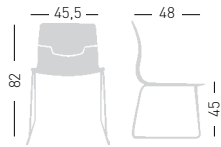

stackable / impilabile (8pcs)

NA not assembled / non assemblato

0,24 m³ - 24,8 kg.
55x65,5x63cm.
4 pcs [carton]

Frame Finishing & Codes / Finiture Telai e Codici

cod.173.--/S chromed/cromata
cod.173.--/SB white painted/verniciato bianco