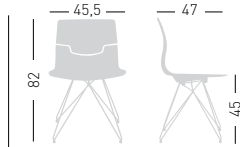

Frame Finishing & Codes / Finiture Telai e Codici

cod.173.--/TC chromed/cromata
cod.173.--/TCB white painted/verniciato bianco
cod.173.--/TCN black painted/verniciato nero