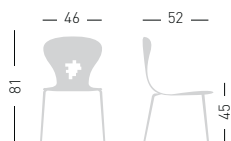

stackable / impilabile (5pcs)

A assembled / assemblato

0,30 m³ - 20 kg.
61x55x96cm.
4 pz. (carton)

Frame Finishing & Codes / Finiture Telai e Codici

cod.93.--/A chromed/cromata

cod.93.--/AB white painted/verniciato bianco