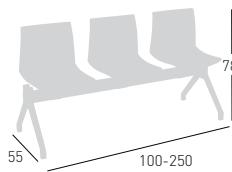

## KANVAS PG

2-3-4-5 seat benches, metal-polymer co-injected legs, techno-polymer shell.  
Panca a 2-3-4-5 posti, gambe co-iniettate in metallo-polimero, scocca in tecnopolimero.

NA not assembled / non assemblato