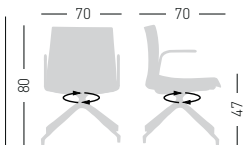

NA not assembled / non assemblato