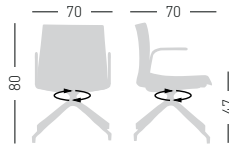

NA not assembled / non assemblato