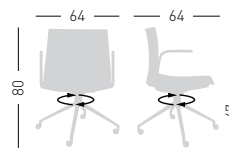

NA not assembled / non assemblato