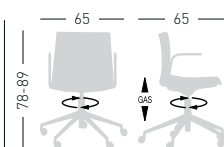

NA not assembled / non assemblato

0,24 m³ - 19 kg.
66x55x63cm.
2 pcs [carton]

Frame Finishing & Codes / Finiture Telai e Codici

cod. 365. __- __/IET5RB polished/pulita
cod. 365. __- __/IKT5RB polished/pulita
cod. 365. __- __/IBT5RB polished/pulita
cod. 365. __- __/IDKT5RB polished/pulita
cod. 365. __/ITCT5RB polished/pulita

Fabric required
Fabbisogno di tessuto
1 pcs: Lin Mtrs 1,2 (h1,40)

COM fabric min. order
10pcs each code
Tessuto cliente TC ordine
min. 10pz per codice
Min. order 4pcs
each code
Ordine min 4pz
per codice