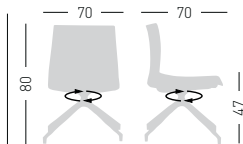

NA not assembled / non assemblato