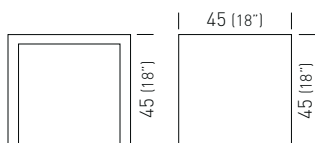

Technopolymer Frame Color / Colore Struttura Tecnopolimero