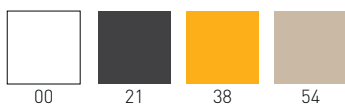

Technopolymer Frame Color / Colore Struttura Tecnopolimero