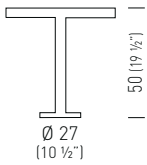

Top Color / Colore Piano

00
Fullcolor

diam.50

TSATC140.___/_/H50

 0.3m³ / 10kg / 1pcs