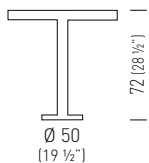

Saturno

Studio Eurolinea Design

Compactop with painted aluminum frame.
Tavolo con piano Compactop e struttura in alluminio verniciato.

Base Color / Colore Base

00

Top Color / Colore Piano

00

10

Ø 80
(31 1/2")

Ø 100
(39 1/2")

Ø 120
(47")

diam.80
diam.100
diam.120

TSATC142.___/H72
TSATC146.___/H72
TSATC150.___/H72

0.56m³ / 28kg / 1pcs
0.74m³ / 30kg / 1pcs
0.87m³ / 33kg / 1pcs

Ø 130
(51")

Ø 140
(55")

Ø 150
(59")

Ø 160
(63")

diam.130
diam.140
diam.150
diam.160

TSATC153.___/H72
TSATC156.___/H72
TSATC159.___/H72
TSATC162.___/H72

0.90m³ / 50kg / 1pcs
0.90m³ / 53kg / 1pcs
0.90m³ / 56kg / 1pcs
1.10m³ / 59kg / 1pcs