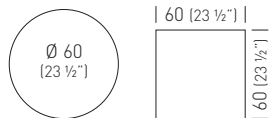

LOL PLUS BASE

The Lol Plus table bases collection is made of steel, the cross is made in die cast aluminum, and provided with flip-top joint. The shape of the base and the flip-top mechanism allow the table to easily fold and stack, space-saving. The available colour palette is common to many Gaber seating collections, guaranteeing tone-on-tone colour co-ordination throughout designed settings rather than lively contrasts, defining various colour combinations between bases, tops and seating.

Top max dimensions / Massima dimensione piano

Available table tops / Piani tavolo disponibili

compactop
laminated

Frame Color / Colore Struttura

H74 BLOLP_/_/H74  0.24m3 / 5.3kg / 1pc

Only for the base
Solo per il basamento