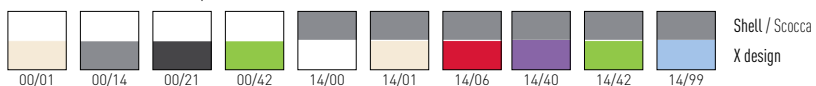

# Extreme

Available colors / Colori disponibili

Shell / Scocca

X design

## EXTREME

Painted 4-Legged metal frame, techno-polymer multicolor shell.  
Struttura in metallo 4 gambe verniciata, scocca in tecnopolimero multicolore.

**CATAS**  
TESTATO - TESTED

only for painted frames  
solo per telai verniciati