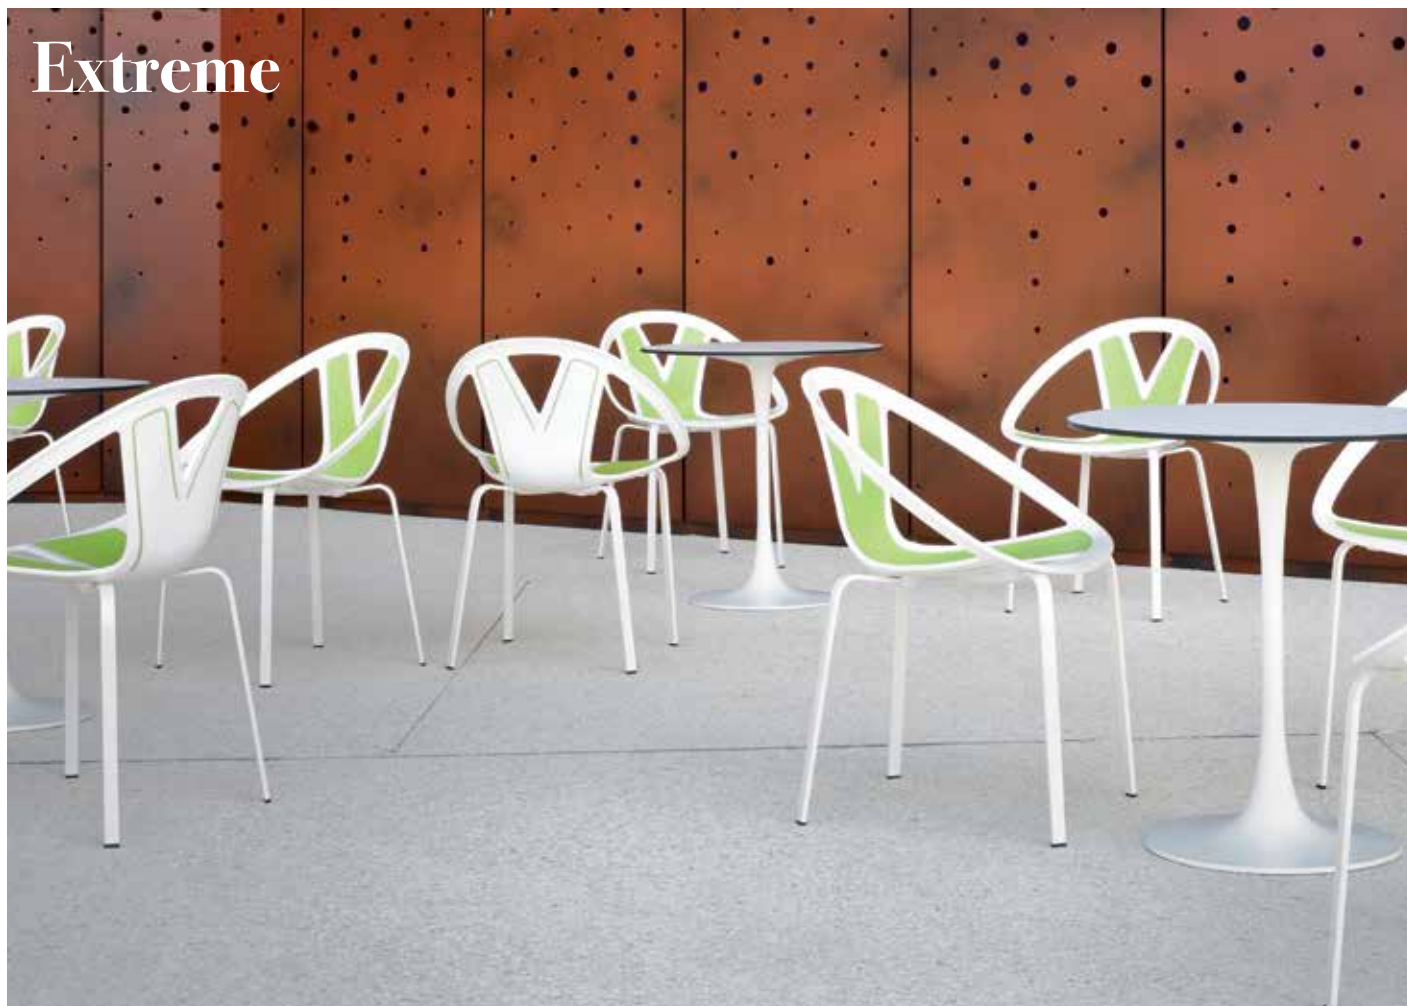

# Extreme

Available colors / Colori disponibili

Shell / Scocca

X design

## EXTREME

Painted 4-Legged metal frame, techno-polymer multicolor shell.  
Struttura in metallo 4 gambe verniciata, scocca in tecnopolimero multicolore.

**CATAS**  
TESTATO - TESTED

only for painted frames  
solo per telai verniciati