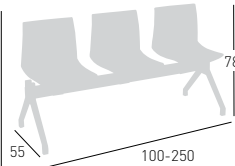

NA not assembled / non assemblato

0,26 m³ - 18 kg.
1 pcs [carton]

Frame Finishing & Codes / Finiture Telai e Codici

cod. 360.--/PG2P-- (100 cm)

0,28 m³ - 23 kg.
1 pcs [carton]

cod. 360.--/PG3P-- (150 cm)

0,38 m³ - 28 kg.
1 pcs [carton]

cod. 360.--/PG4P-- (200 cm)

0,40 m³ - 33 kg.
1 pcs [carton]

cod. 360.--/PG5P-- (250 cm)

Bench legs available colors: 00-10-12-14-35-51-55-98
Beam, accessories and an optional table-bench (370x500mm) are available standard epoxy painted Ra(9006. Outdoor version on request.
Colori disponibili gambe panca: 00-10-12-14-35-51-55-98
Trave, accessori e un tavolino-panca opzionale (370x500mm) sono disponibili standard verniciati Ra(9006. Versione per esterni su richiesta.