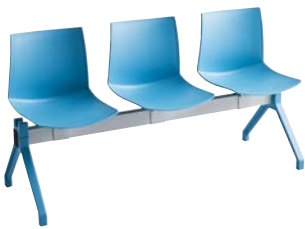

F

NA not assembled / non assemblato

Frame Finishing & Codes / Finiture Telai e Codici

cod. 360.--/BLF

Felt Glides / Tappi in feltro

KANVAS PG

2-3-4-5 seat benches, metal-polymer co-injected legs, techno-polymer shell.
Panca a 2-3-4-5 posti, gambe co-iniettate in metallo-polimero, scocca in tecnopolimero.